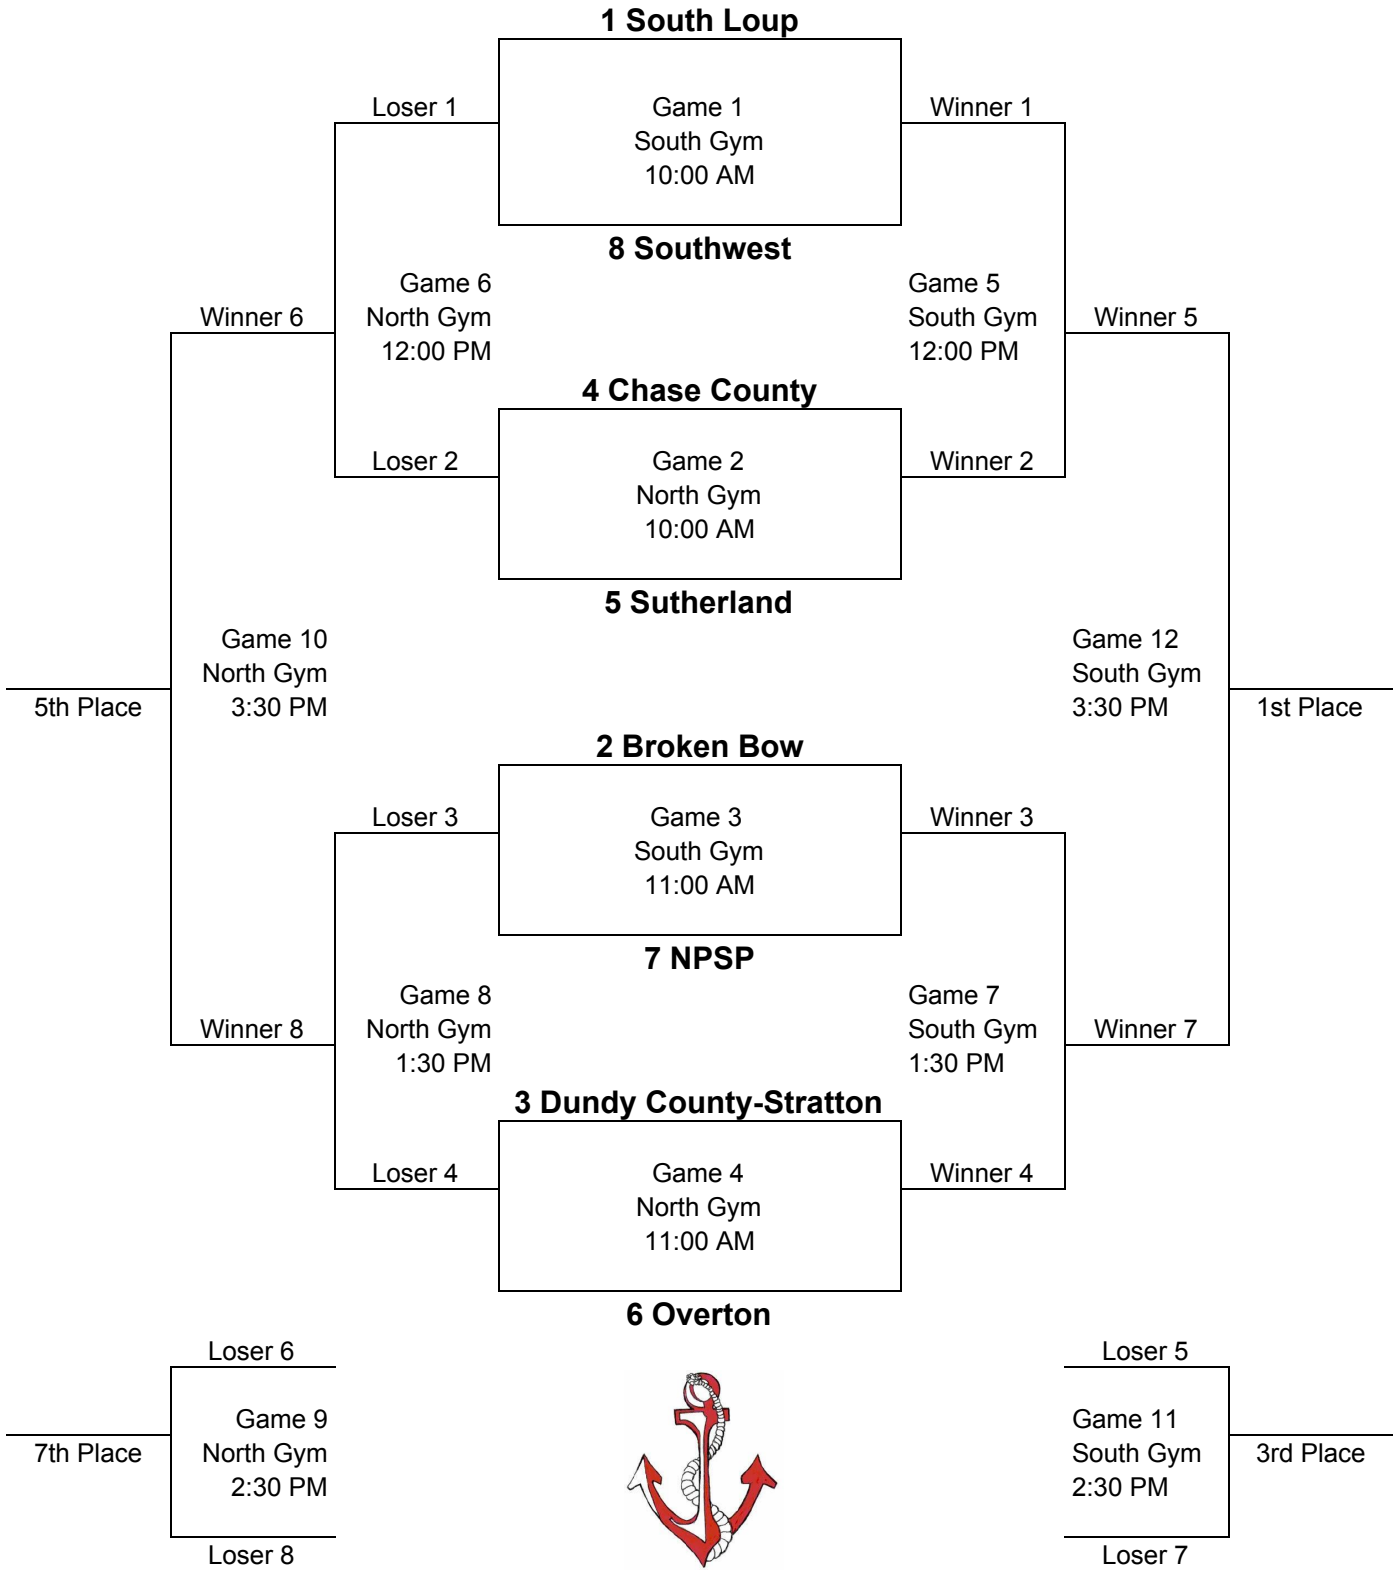

Sutherland Volleyball Invitational 2018

Seed	Team	Points
1	South Loup	44.3
2	Broken Bow	44.2222
3	Dundy-County Stratton	43.556
4	Chase County	43.1
5	Sutherland	41.917
6	Overton	41.889
7	North Platte St. Pats	41.75
8	Southwest	39.917